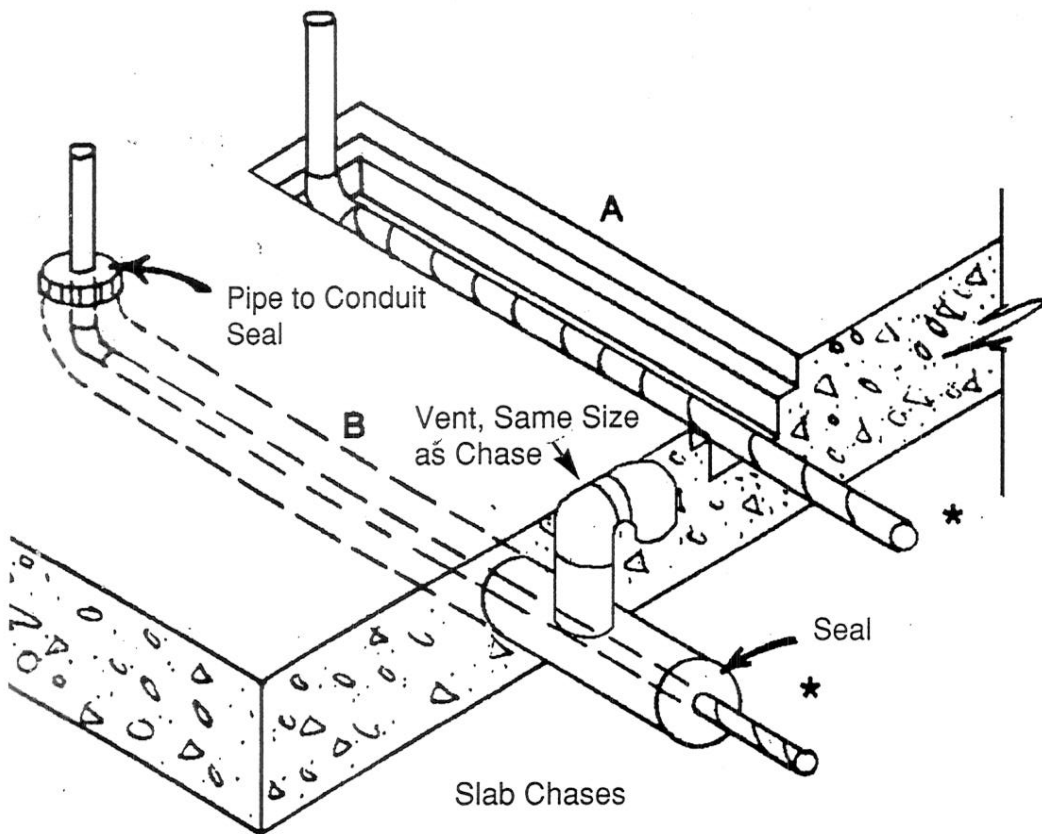

Town of Paradise Valley

Approved methods to run natural gas to an island

- A. Provide channel or recess in slab. Use removable cover plate
- B. Pipe in conduit sealed at floor line with vent outside at least 6 inches above grade.
- * Not approved for L.P. gas.