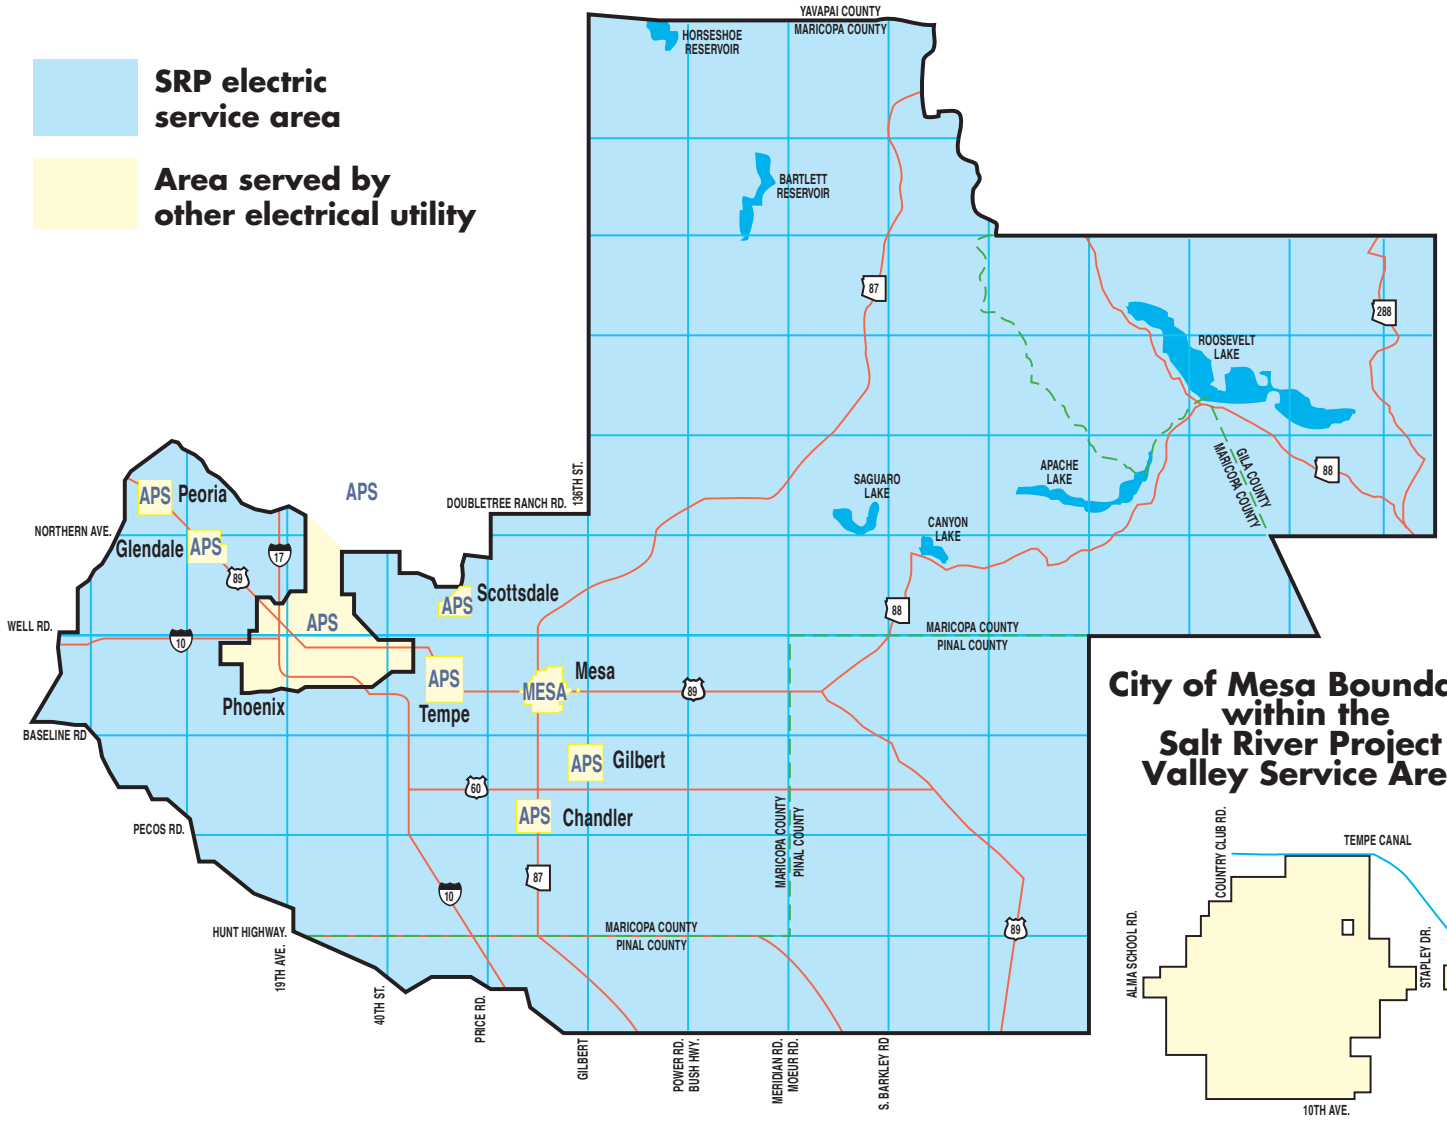

SRP electric service area

- SRP electric service area
- Area served by other electrical utility

City of Mesa Boundary within the Salt River Project Valley Service Area

APS Boundaries within the Salt River Project Valley Service Area